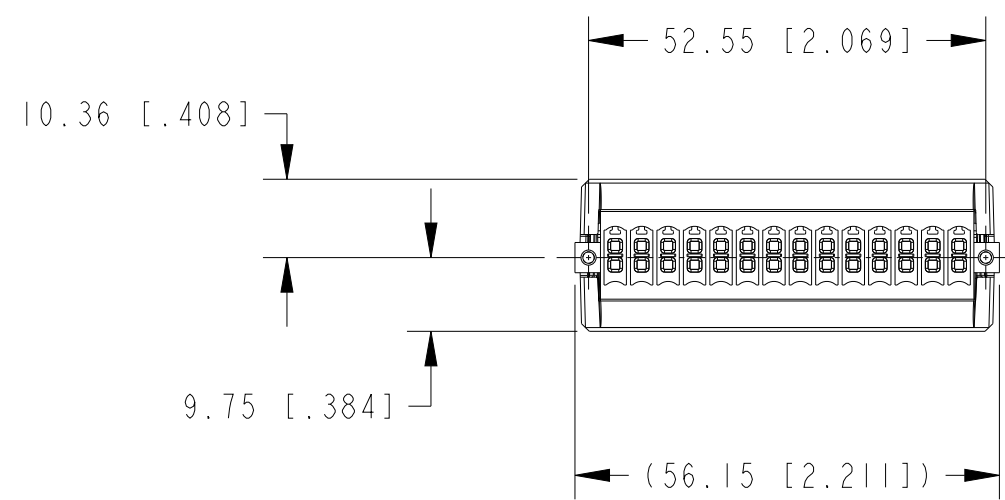

ISOMETRIC VIEW
 WITH 28 POS CONNECTOR

ISOMETRIC VIEW
 BACKSHELL ONLY

METRIC

CUSTOMER DRAWING

UNLESS OTHERWISE SPECIFIED
 DIMENSIONS ARE IN MILLIMETERS
 AND [INCHES]

NI.COM
 AUSTIN, TEXAS

DO NOT SCALE DRAWING

TITLE

NI-9963, BACKSHELL FOR 28 POS
 SPRING TERMINAL

THIRD ANGLE PROJECTION

SIZE CODE IDENT NO. MM/DD/YYYY

C7U296

07/07/2022

SCALE: 1/1

SHEET 1 OF 1

2. DIMENSIONS IN () ARE FOR REFERENCE ONLY.
 1. REFER TO PRODUCT MANUAL ON NI.COM FOR MORE DETAILS
 NOTES: UNLESS OTHERWISE SPECIFIED.