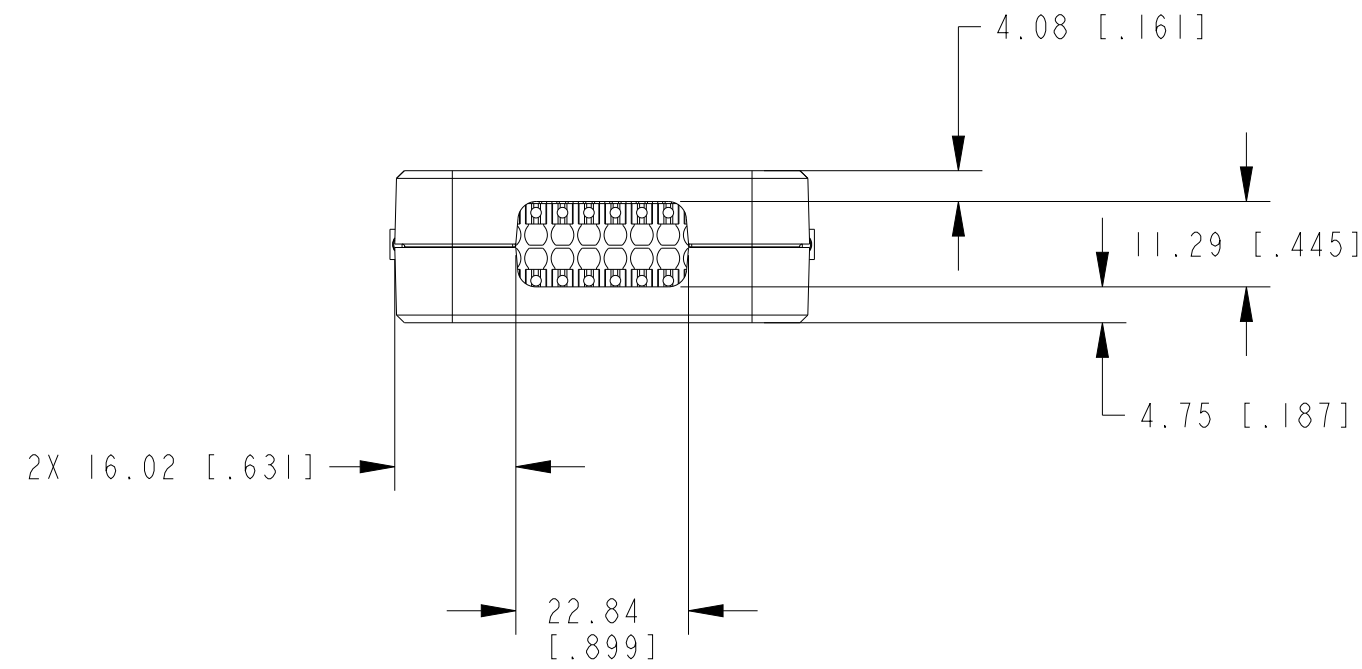

ISOMETRIC VIEW
 WITH 28 POS CONNECTOR

ISOMETRIC VIEW
 BACKSHELL ONLY

METRIC

CUSTOMER DRAWING

UNLESS OTHERWISE SPECIFIED
 DIMENSIONS ARE IN MILLIMETERS
 AND [INCHES]

NI.COM
 AUSTIN, TEXAS

DO NOT SCALE DRAWING

TITLE

NI-9963, BACKSHELL FOR 28 POS
 SPRING TERMINAL

THIRD ANGLE PROJECTION

SIZE CODE IDENT NO. MM/DD/YYYY

C7U296

07/07/2022

SCALE: 1/1

SHEET 1 OF 1

2. DIMENSIONS IN () ARE FOR REFERENCE ONLY.
 1. REFER TO PRODUCT MANUAL ON NI.COM FOR MORE DETAILS
 NOTES: UNLESS OTHERWISE SPECIFIED.