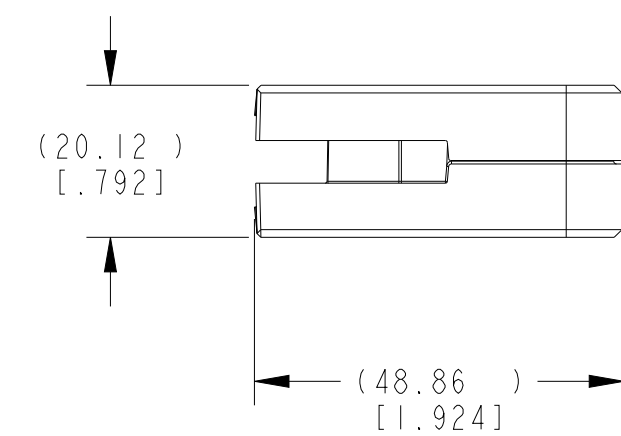

ISOMETRIC VIEW
 WITH 28 POS CONNECTOR

ISOMETRIC VIEW
 BACKSHELL ONLY

METRIC

CUSTOMER DRAWING

UNLESS OTHERWISE SPECIFIED
 DIMENSIONS ARE IN MILLIMETERS
 AND [INCHES]

NI.COM
 AUSTIN, TEXAS

DO NOT SCALE DRAWING

TITLE

NI-9963, BACKSHELL FOR 28 POS
 SPRING TERMINAL

THIRD ANGLE PROJECTION

SIZE CODE IDENT NO. MM/DD/YYYY

C7U296

07/07/2022

SCALE: 1/1

SHEET 1 OF 1

2. DIMENSIONS IN () ARE FOR REFERENCE ONLY.
 1. REFER TO PRODUCT MANUAL ON NI.COM FOR MORE DETAILS
 NOTES: UNLESS OTHERWISE SPECIFIED.