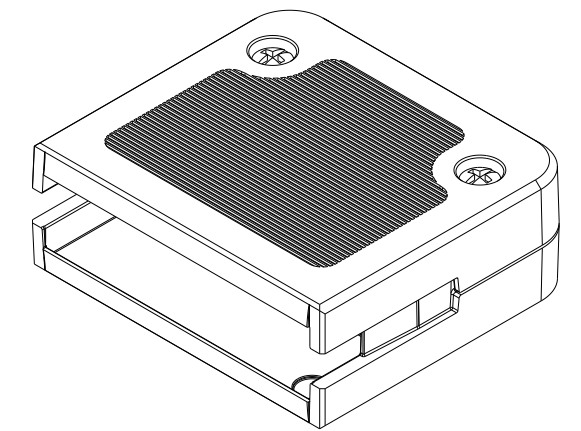

ISOMETRIC VIEW
 WITH 28 POS CONNECTOR

ISOMETRIC VIEW
 BACKSHELL ONLY

METRIC

CUSTOMER DRAWING

UNLESS OTHERWISE SPECIFIED
 DIMENSIONS ARE IN MILLIMETERS
 AND [INCHES]

NI.COM
 AUSTIN, TEXAS

DO NOT SCALE DRAWING

TITLE

NI-9963, BACKSHELL FOR 28 POS
 SPRING TERMINAL

THIRD ANGLE PROJECTION

SIZE CODE IDENT NO. MM/DD/YYYY

C7U296

07/07/2022

SCALE: 1/1

SHEET 1 OF 1