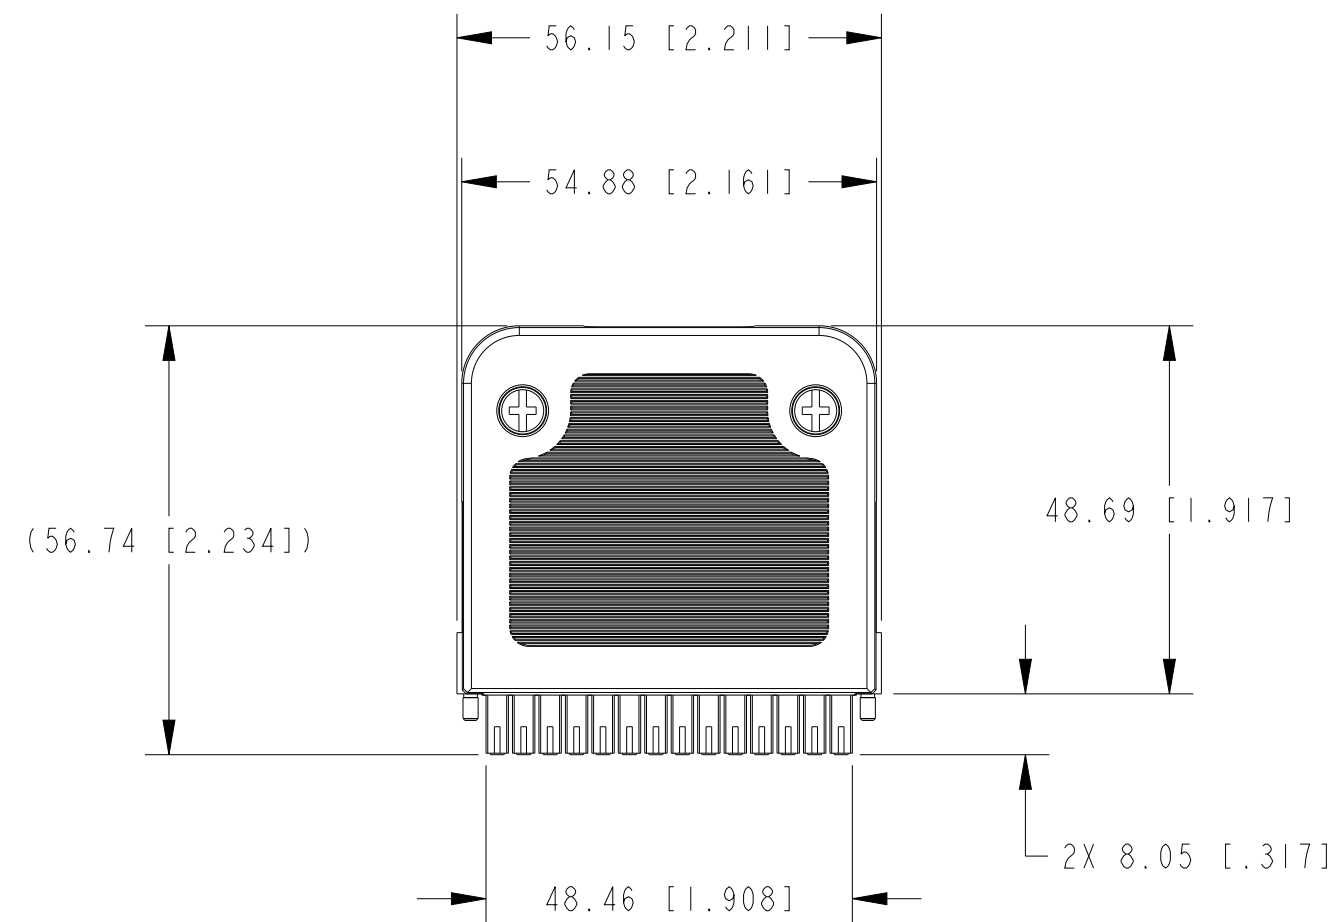

ISOMETRIC VIEW
 WITH 28 POS CONNECTOR

ISOMETRIC VIEW
 BACKSHELL ONLY

METRIC

CUSTOMER DRAWING

UNLESS OTHERWISE SPECIFIED
 DIMENSIONS ARE IN MILLIMETERS
 AND [INCHES]

NI.COM
 AUSTIN, TEXAS

DO NOT SCALE DRAWING

TITLE

NI-9963, BACKSHELL FOR 28 POS
 SPRING TERMINAL

THIRD ANGLE PROJECTION

SIZE CODE IDENT NO. MM/DD/YYYY

C7U296

07/07/2022

SCALE: 1/1

SHEET 1 OF 1

2. DIMENSIONS IN () ARE FOR REFERENCE ONLY.
 1. REFER TO PRODUCT MANUAL ON NI.COM FOR MORE DETAILS
 NOTES: UNLESS OTHERWISE SPECIFIED.